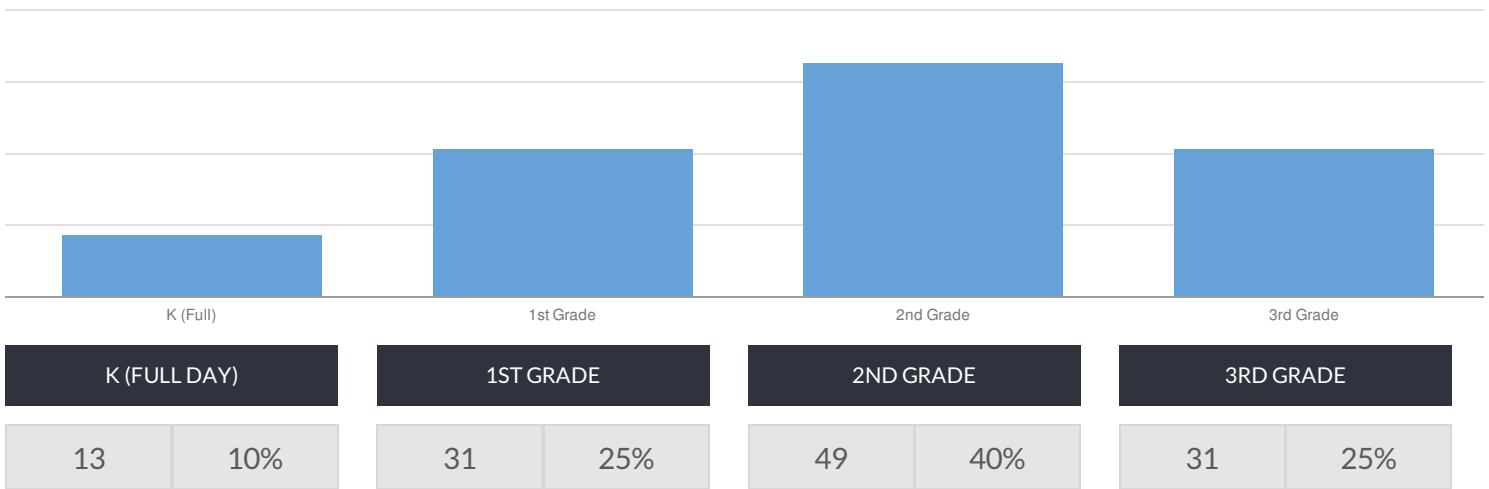

STOREFRONT ACADEMY CHARTER SCHOOL ENROLLMENT (2017 - 18)

K-12 Enrollment: 124

ENROLLMENT BY GENDER

ENROLLMENT BY ETHNICITY

OTHER GROUPS

ENROLLMENT BY GRADE

© COPYRIGHT NEW YORK STATE EDUCATION DEPARTMENT, ALL RIGHTS RESERVED.