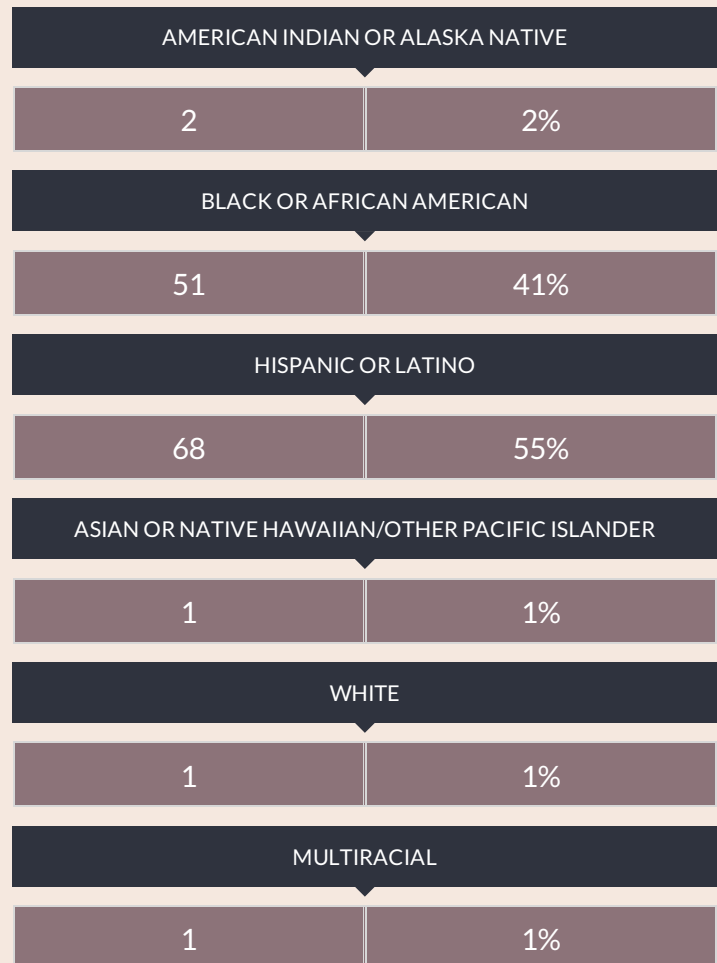

ENROLLMENT BY ETHNICITY