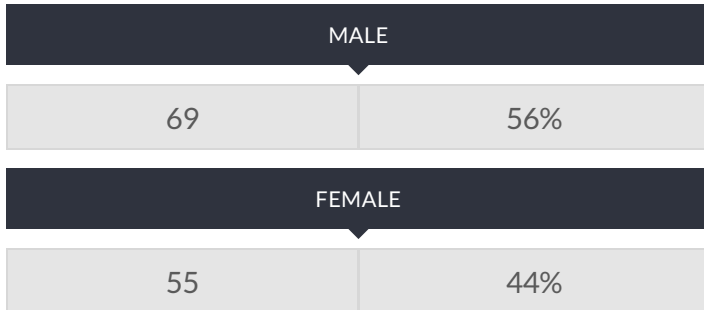

These enrollment data are collected as part of NYSED's Student Information Repository System (SIRS). These counts are as of "BEDS Day" which is typically the first Wednesday in October. Available are enrollment counts for public and charter school students by various demographics for the 2017 - 18 school year. For nonpublic school enrollment data please see the [Non-Public School Enrollment and Staff information](#) on our Information and Reporting Services webpage.

STOREFRONT ACADEMY CHARTER SCHOOL ENROLLMENT (2017 - 18)

K-12 Enrollment: 124

ENROLLMENT BY GENDER

ENROLLMENT BY ETHNICITY

OTHER GROUPS

ENROLLMENT BY GRADE

© COPYRIGHT NEW YORK STATE EDUCATION DEPARTMENT, ALL RIGHTS RESERVED.