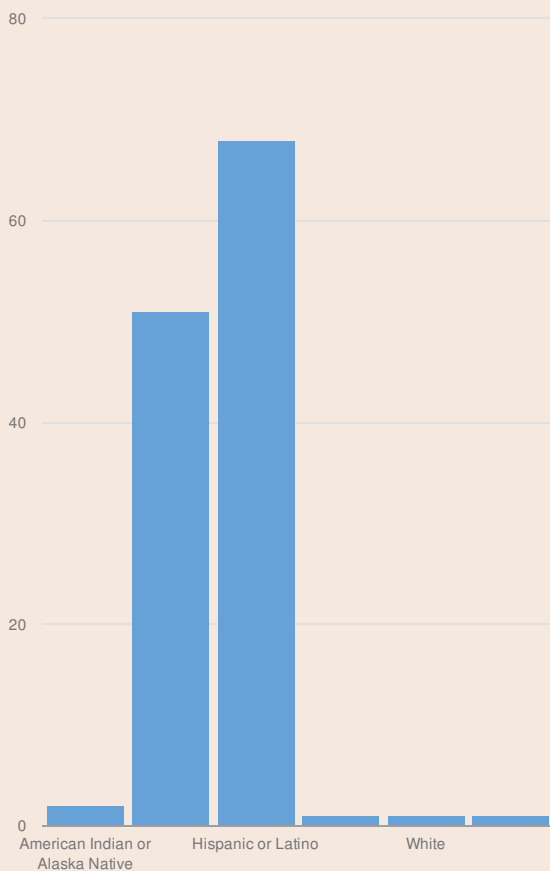

These enrollment data are collected as part of NYSED's Student Information Repository System (SIRS). These counts are as of "BEDS Day" which is typically the first Wednesday in October. Available are enrollment counts for public and charter school students by various demographics for the 2017 - 18 school year. For nonpublic school enrollment data please see the [Non-Public School Enrollment and Staff information](#) on our Information and Reporting Services webpage.

STOREFRONT ACADEMY CHARTER SCHOOL ENROLLMENT (2017 - 18)

K-12 Enrollment: 124

ENROLLMENT BY GENDER

ENROLLMENT BY ETHNICITY

OTHER GROUPS

ENROLLMENT BY GRADE

© COPYRIGHT NEW YORK STATE EDUCATION DEPARTMENT, ALL RIGHTS RESERVED.