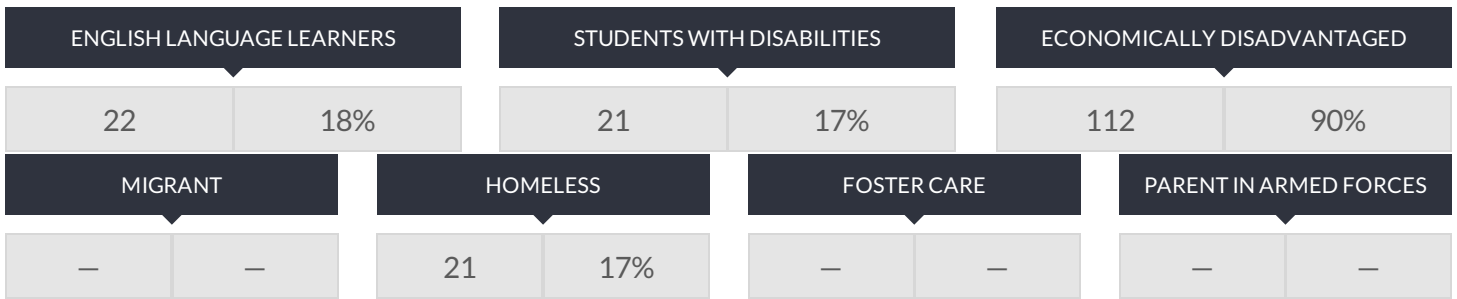

STOREFRONT ACADEMY CHARTER SCHOOL ENROLLMENT (2017 - 18)

K-12 Enrollment: 124

ENROLLMENT BY GENDER

ENROLLMENT BY ETHNICITY

OTHER GROUPS

ENROLLMENT BY GRADE

© COPYRIGHT NEW YORK STATE EDUCATION DEPARTMENT, ALL RIGHTS RESERVED.